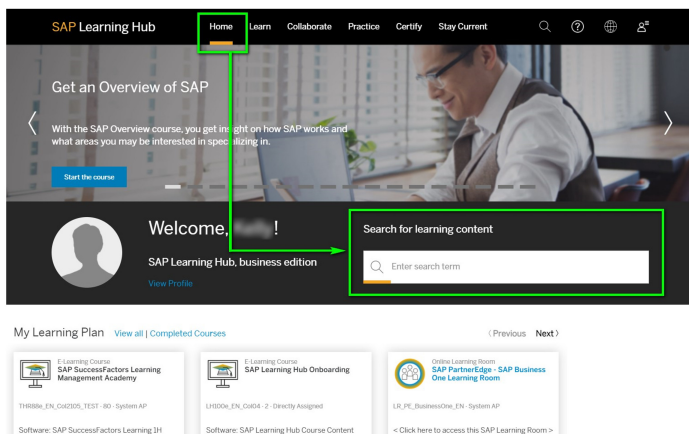

# SAP Learning Hub

How do I find the required course/assessment for Stay current on SAP Learning Hub?

You can search on the required course/assessment on **SAP Learning Hub** following the steps below:

1. Log in to <https://learninghub.sap.com>
2. Search the course/assessment in the search bar